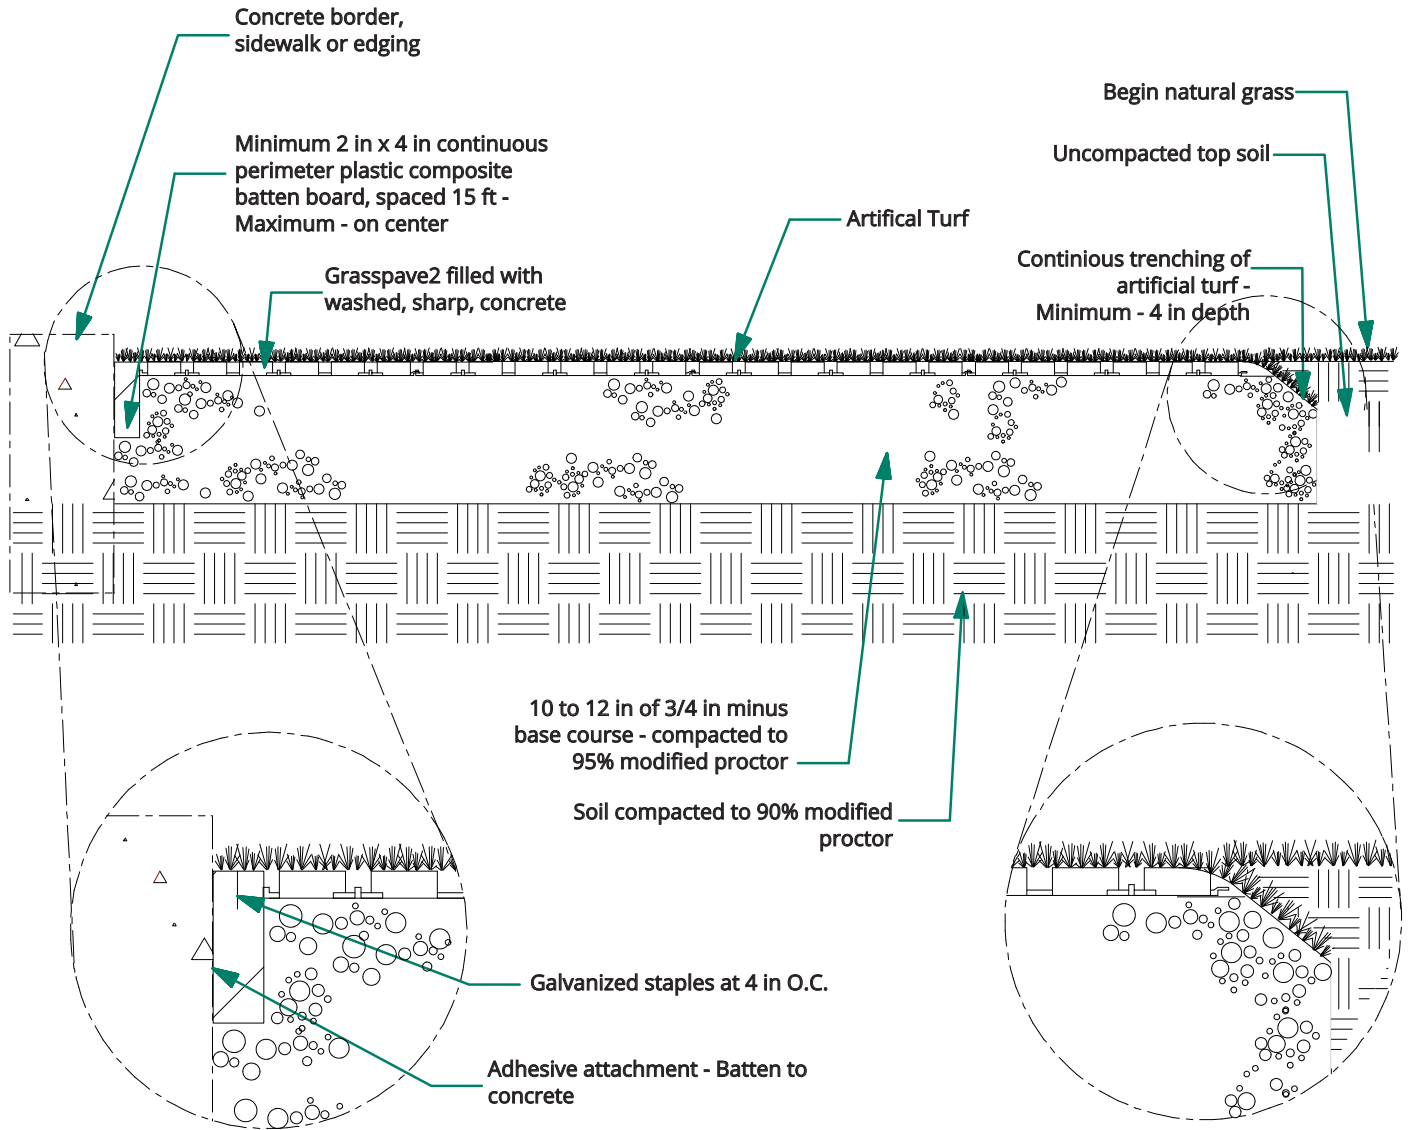

# GRASSPAVE2 - ARTIFICIAL TURF ON FIRELANE

Choose this product for an artificial turf firelane.

Not to Scale