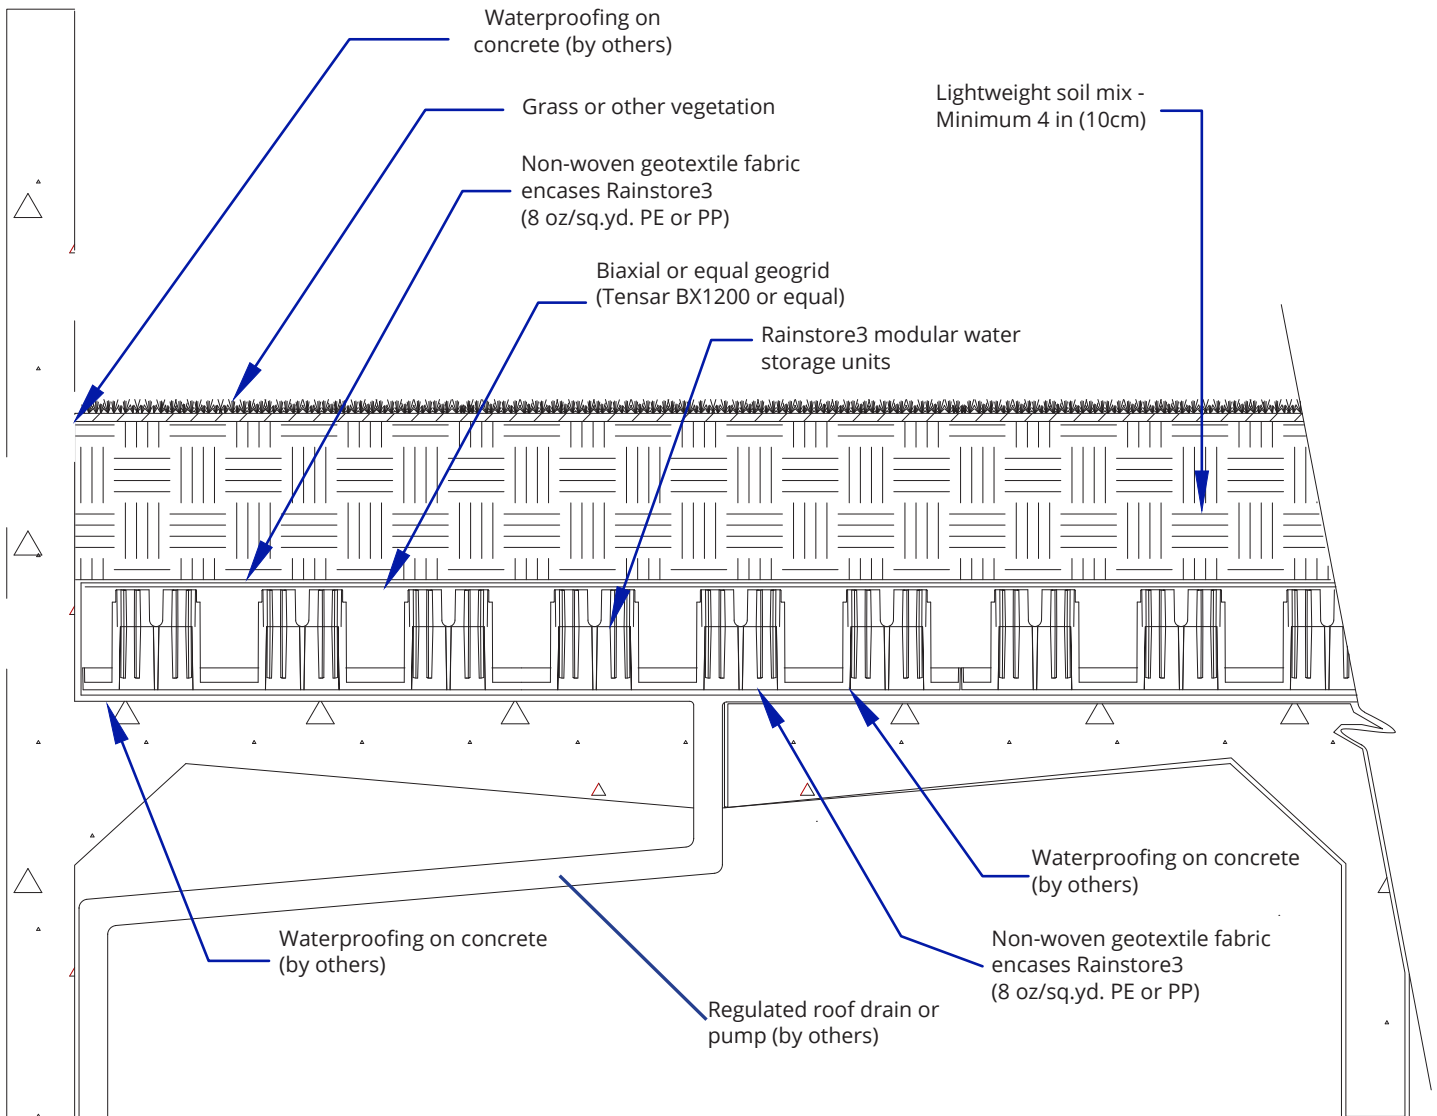

RAINSTORE3 "BLUE ROOF" DETAIL

Use this product to retain or detail stormwater on a roof

Not to Scale