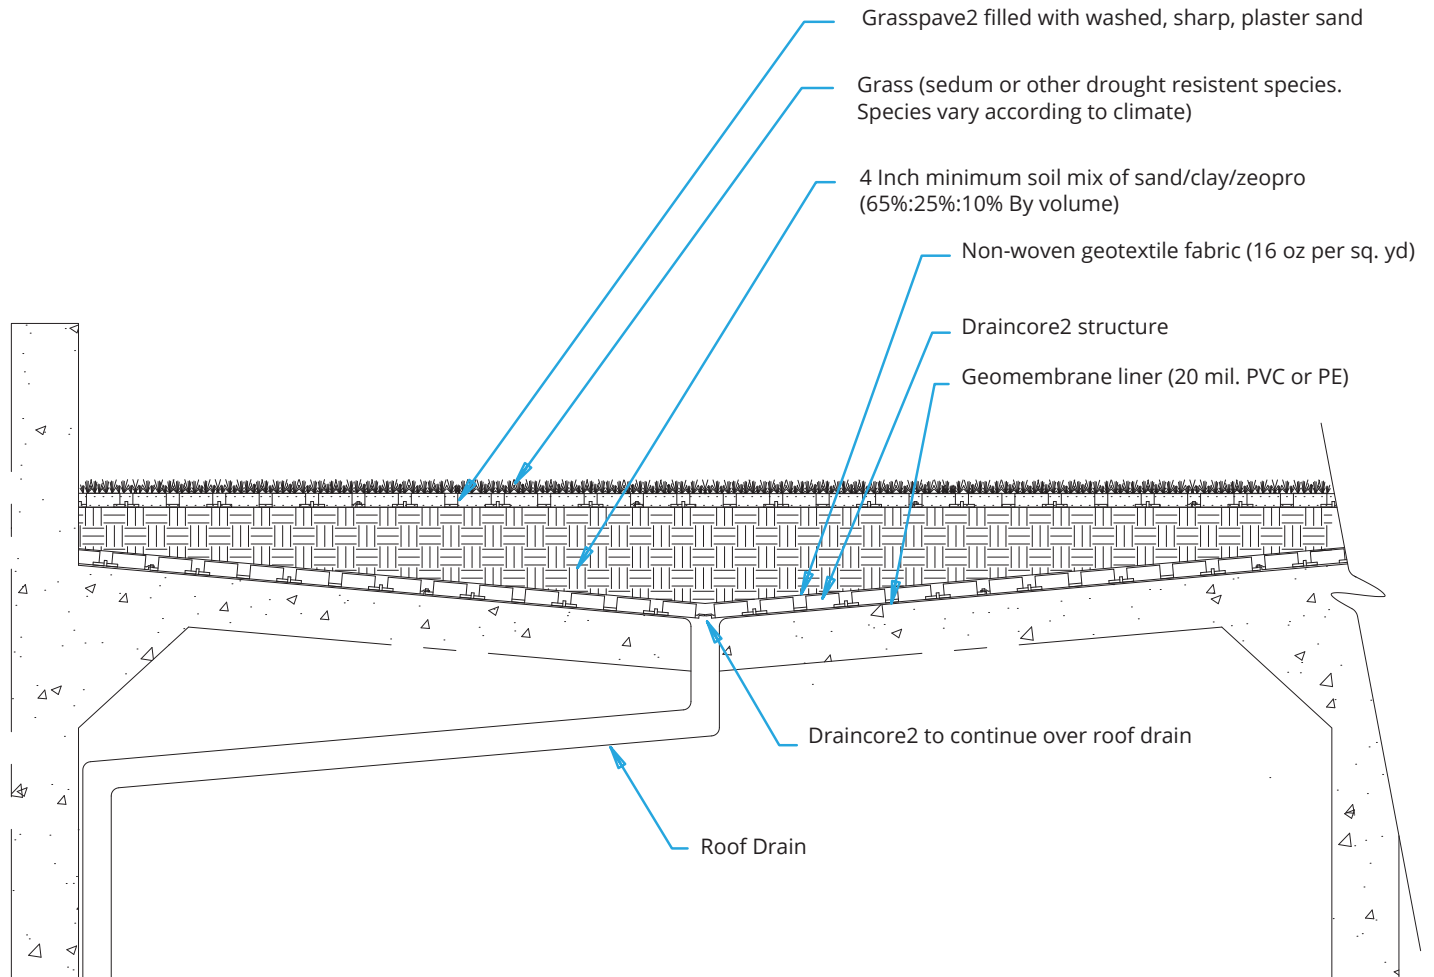

# DRAINCORE2 FOR ROOF DECK DRAINAGE WITH GRASSPAVE2 SUPPORT

Choose This Product For Roof Drainage W/ Turf Reinforcement

Not To Scale