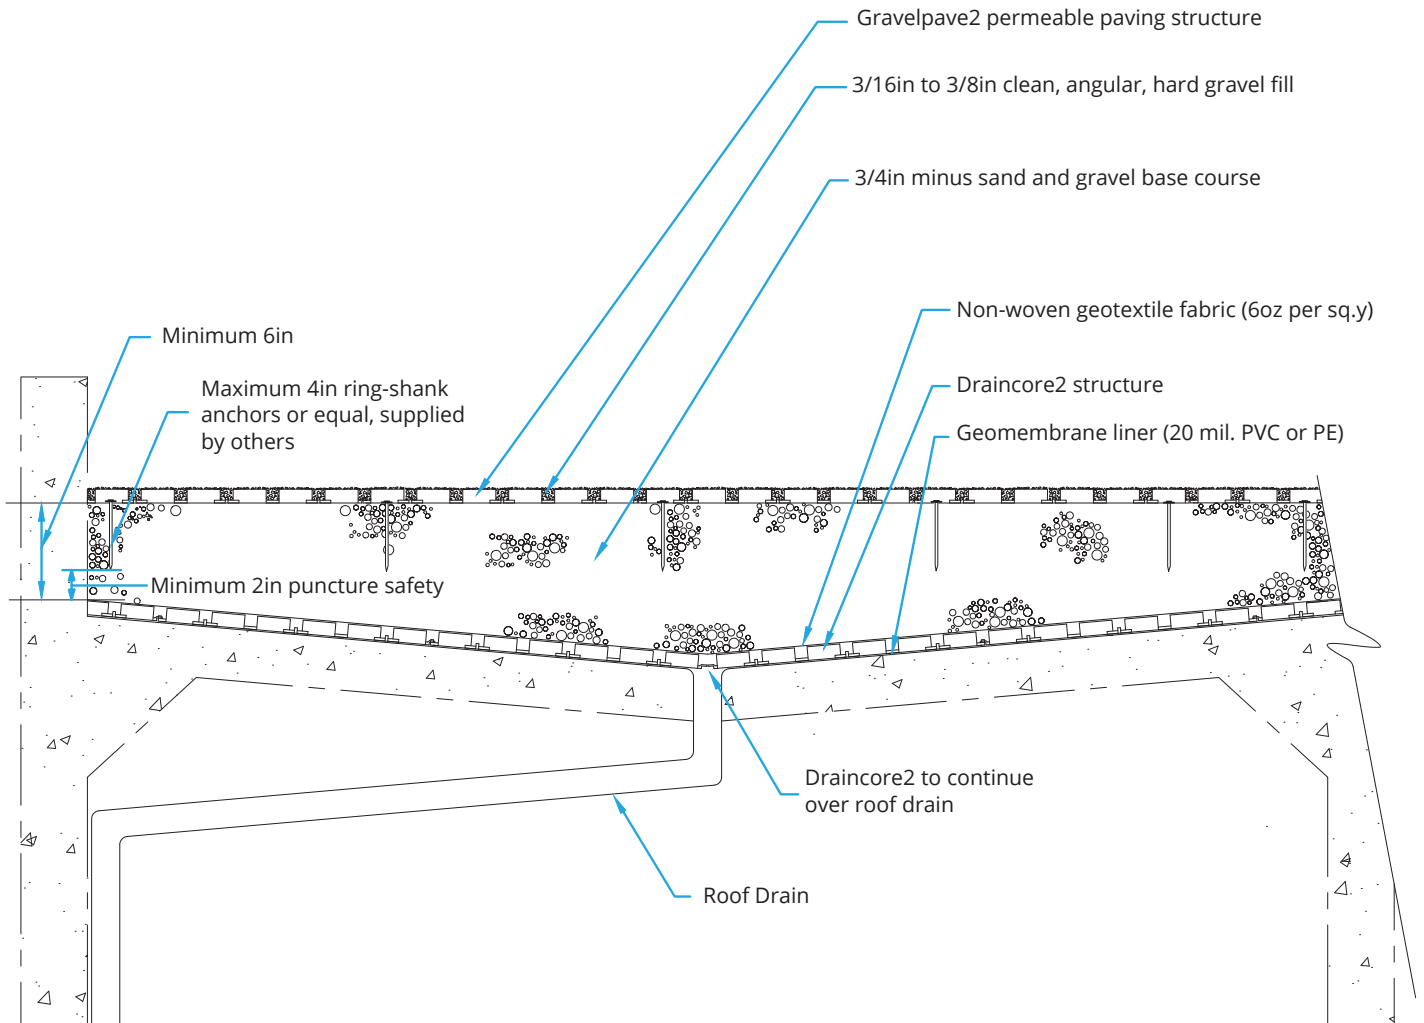

DRAINCORE2 FOR ROOF DECK DRAINAGE WITH GRAVELPAVE2 SUPPORT

Choose This Product For Roof Drainage Supported Gravel Surface

Not To Scale