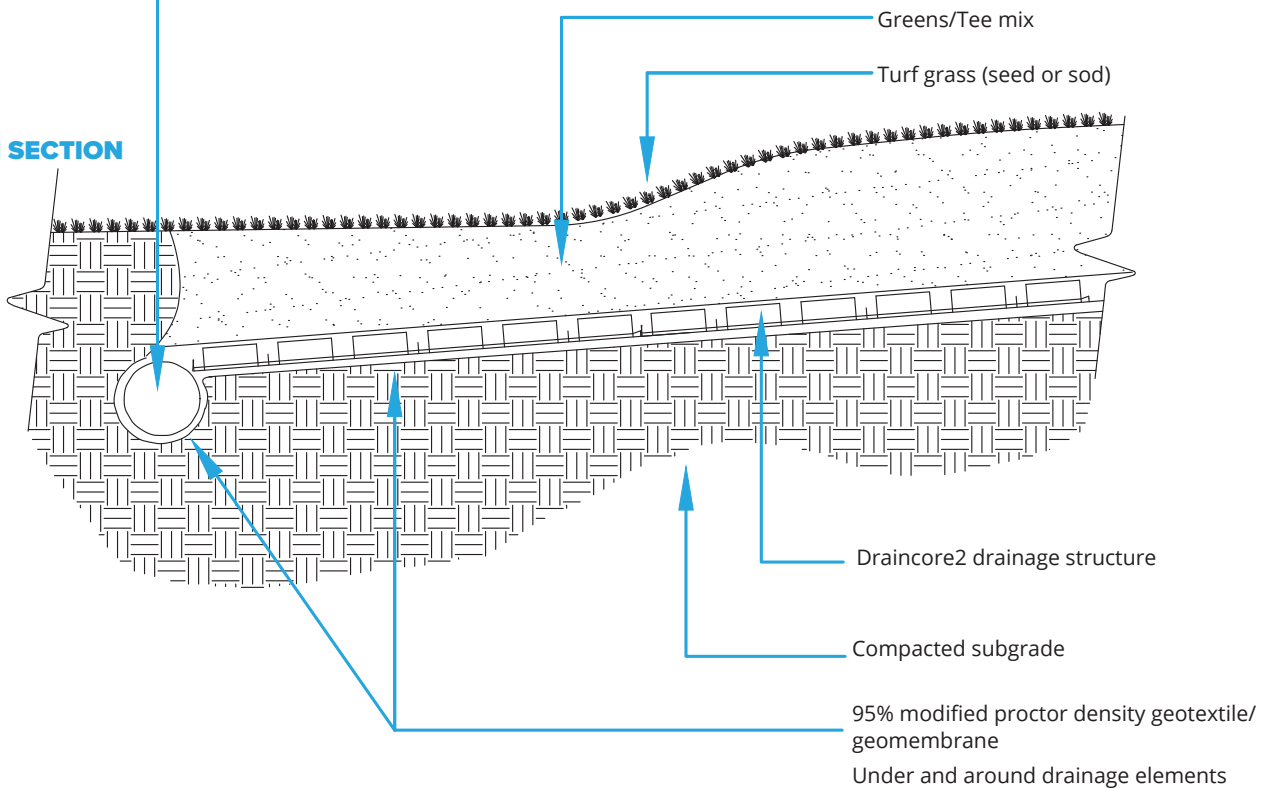

DRAINCORE2 - GOLF GREEN DRAINAGE

Choose This Product For Golf Drainage Or Storage Systems

BUNKER SECTION

TEE/GREEN SECTION

NOTE: Grass/plant and sand/soil types shall be specified by a landscape architect or landscape designer.

Not to Scale